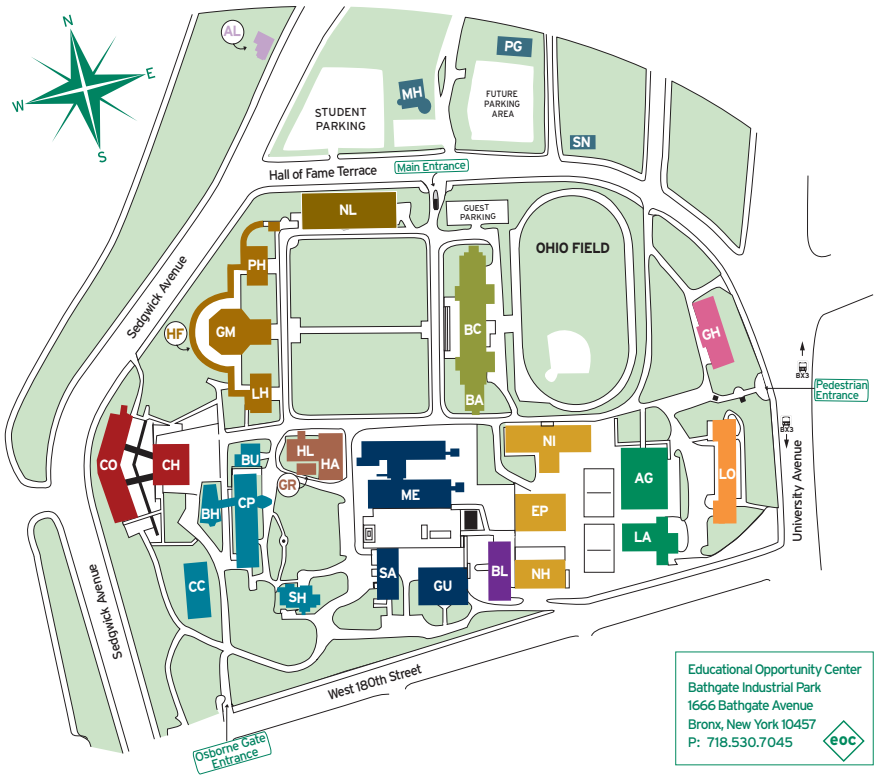

BRONX COMMUNITY COLLEGE | Campus Directory

AL	ALTSCHUL HOUSE
AG	ALUMNI GYM
BA	BROWN ANNEX
BH	BEGRISCH HALL
BL	BLISS HALL
BU	BUTLER HALL
CC	CHILDREN'S CENTER
CP	CARL POLOWCZYK HALL
CH	COMMUNITY HALL
CO	COLSTON HALL
EP	ENERGY PLANT
GH	GOULD HALL
GM	GOULD MEMORIAL LIBRARY
GR	GREENHOUSE
GU	GUGGENHEIM HALL
HF	HALL OF FAME FOR GREAT AMERICANS

HA	HAVEMEYER ANNEX
HL	HAVEMEYER LAB
LH	LANGUAGE HALL
LA	LOEW ANNEX
LO	LOEW HALL
MH	MACCRACKEN HALL
ME	MEISTER HALL
NL	NORTH HALL & LIBRARY
NH	NEW HALL
NI	NICHOLS HALL
PG	PATTERSON GARAGE
PH	PHILOSOPHY HALL
BC	ROSCOE BROWN STUDENT CENTER
SA	SAGE HALL
SH	SOUTH HALL
SN	SNOW HALL

Ground floor accessible only