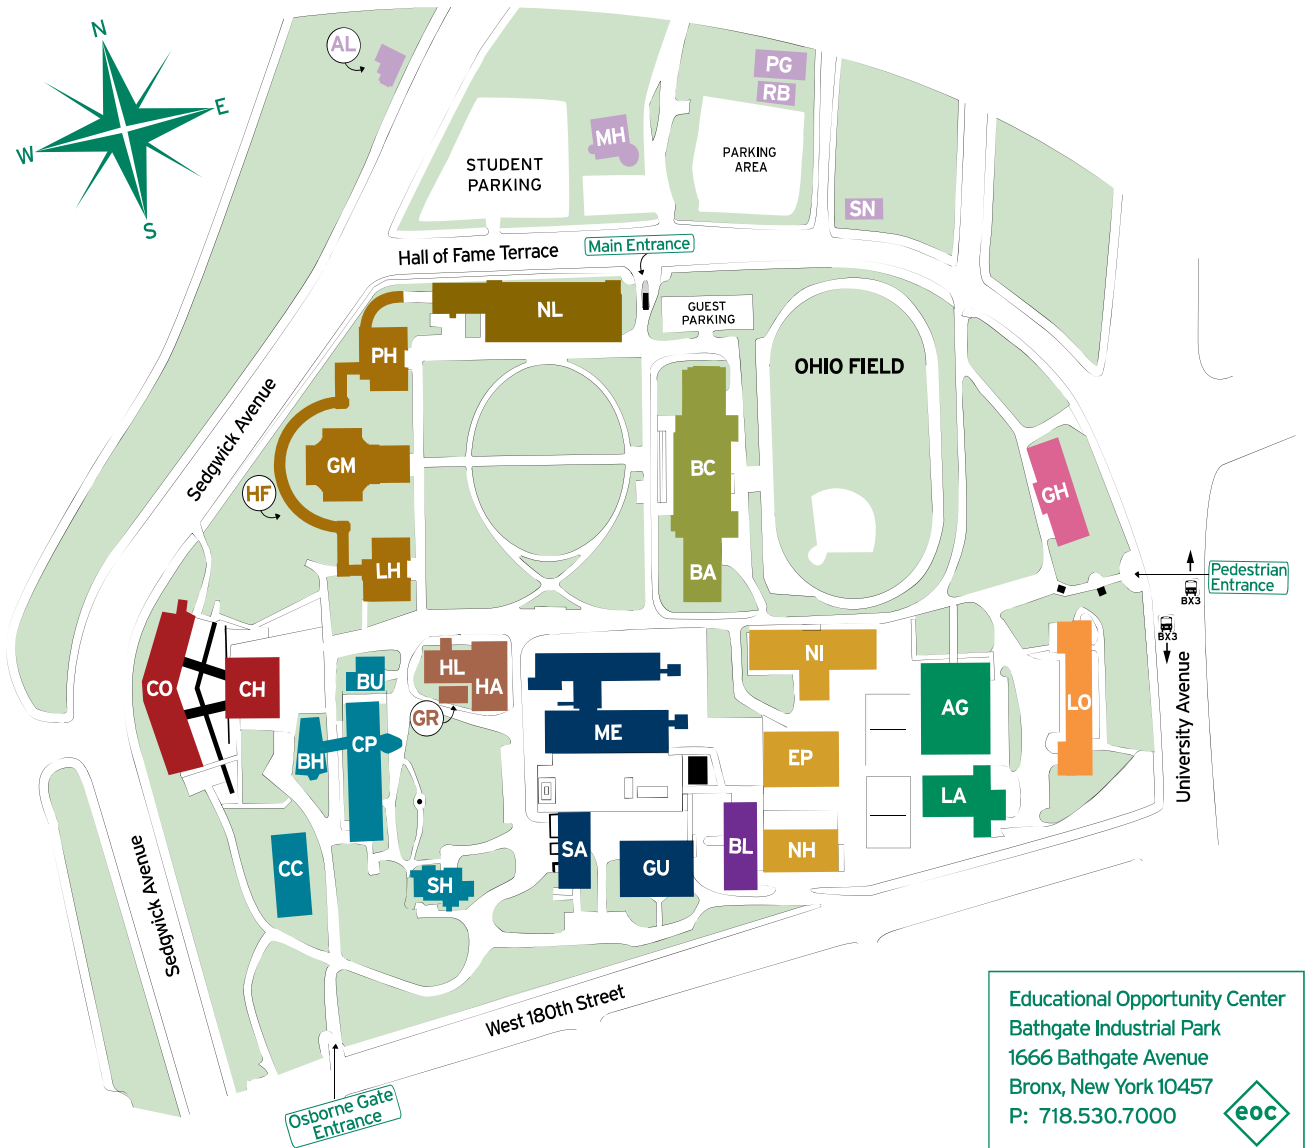

BRONX COMMUNITY COLLEGE Campus Directory

| | | | |
|----|----------------------------------|---|---|
| AL | ALTSCHUL HOUSE | ♿ | — |
| AG | ALUMNI GYM | ♿ | ☺ |
| BA | BROWN ANNEX | ♿ | ☺ |
| BH | BEGRISCH HALL | ♿ | ☺ |
| BL | BLISS HALL | ♿ | — |
| BU | BUTLER HALL | ♿ | — |
| CC | CHILDREN'S CENTER | ♿ | ☺ |
| CP | CARL POLOWCZYK HALL | ♿ | ☺ |
| CH | COMMUNITY HALL | ♿ | ☺ |
| CO | COLSTON HALL | ♿ | ☺ |
| EP | ENERGY PLANT | ♿ | ☺ |
| GH | GOULD HALL | ♿ | ☺ |
| GM | GOULD MEMORIAL LIBRARY | ♿ | ☺ |
| GR | GREENHOUSE | ♿ | — |
| GU | GUGGENHEIM HALL | ♿ | ☺ |
| HF | HALL OF FAME FOR GREAT AMERICANS | ♿ | ☺ |
| HA | HAVEMEYER ANNEX | ♿ | — |
| HL | HAVEMEYER LAB | ♿ | — |
| LH | LANGUAGE HALL | ♿ | — |
| LA | LOEW ANNEX | ♿ | — |
| LO | LOEW HALL | ♿ | ☺ |
| MH | MACCRACKEN HALL | ♿ | — |
| ME | MEISTER HALL | ♿ | ☺ |
| NL | NORTH HALL & LIBRARY | ♿ | ☺ |
| NH | NEW HALL | ♿ | ☺ |
| NI | NICHOLS HALL | ♿ | ☺ |
| PG | PATTERSON GARAGE | ♿ | ☺ |
| PH | PHILOSOPHY HALL | ♿ | — |
| RB | RECEIVING BUILDING | ♿ | ☺ |
| BC | ROSCOE BROWN STUDENT CENTER | ♿ | ☺ |
| SA | SAGE HALL | ♿ | ☺ |
| SH | SOUTH HALL | ♿ | — |
| SN | SNOW HALL | ♿ | ☺ |

- ♿ ☺ Ground floor accessibility only
- ♿ ☺ Partial accessibility
- ♿ ☺ Full accessibility
- ♿ — No accessibility

Educational Opportunity Center
Bathgate Industrial Park
1666 Bathgate Avenue
Bronx, New York 10457
P: 718.530.7000